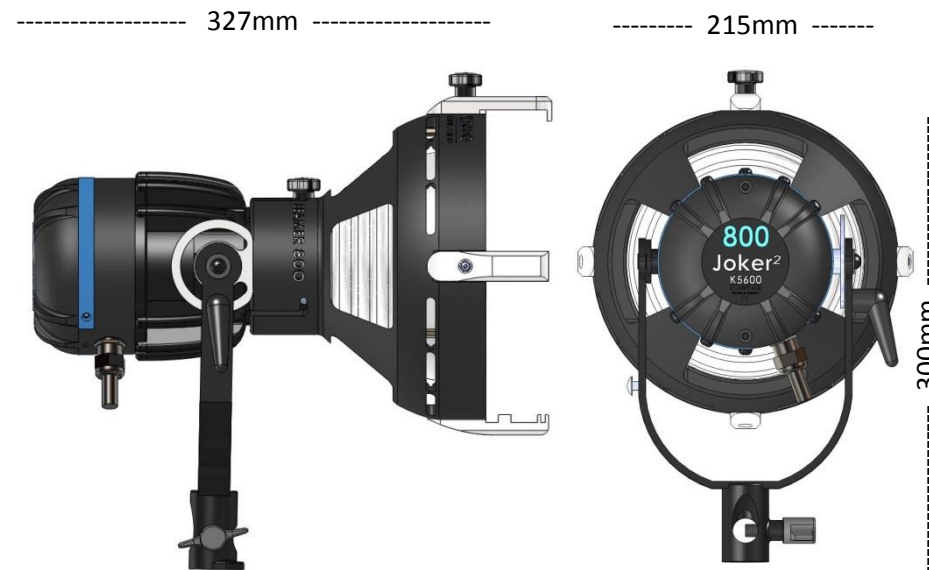

Joker² 800W

SPECIFICATIONS / Dimension / poids

Kit Joker² 800w includes : Joker² + Beamer & Lampe (5600K or 3200K), Ballast 400W Electronic Hi Speed & Wi-Fi, volet, Jeu de lentilles, 7,50m Extension, Valise.

Tête

Joker² 800W Poids / Taille: 4,20 Kg – 32,7 x 21,5 x 30 cm

TYPE LAMPE: G22-800W UV Block single ended (5600K or 3200K)

ANGLE: 5 – 60°

Fixation: 16mm (diameter)

BARNDOR / SPEEDRING: 197 mm (CHIM97800P)

SCRIM: 7-3/4"

KIT Poids / Taille: 22 Kg - 41 x 46 x 38 cm

BALLAST

BALLAST Poids / Taille (H X W X L): 5.9Kg - 32 x 22 x 9 cm

CONSOMMATION ELECTRIQUE: 3,7A @ 230V – 8A @ 110V autoselect

DIMMER CONTROL, HI SPEED & WIFI