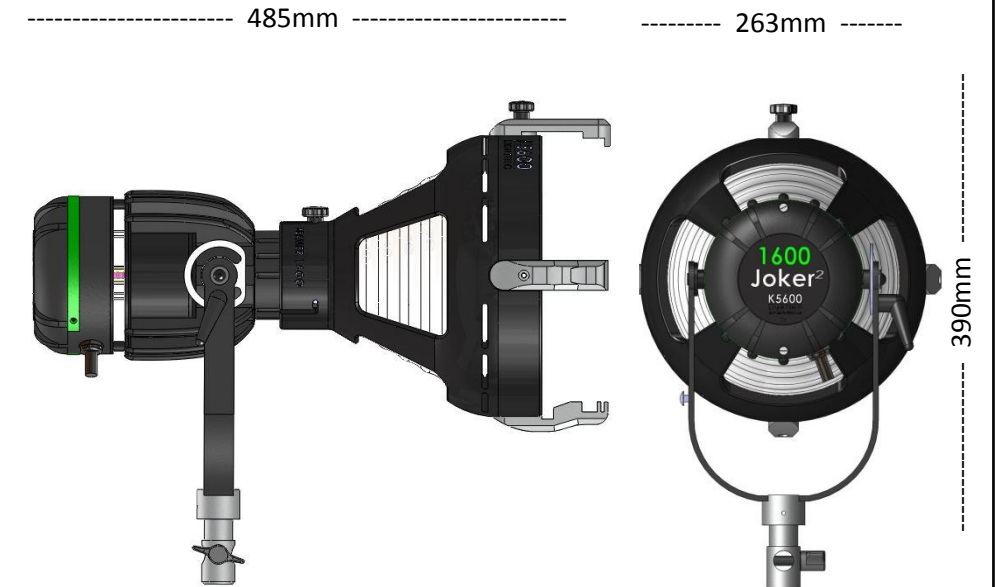

Joker² 1600W

SPECIFICATIONS / Dimension / poids

Kit Joker² 1600w includes : Joker² + Beamer & Lampe (5600K or 3200K), Ballast 400W Electronic Hi Speed & Wi-Fi, volet, Jeu de lentilles, 7,50m Extension, Valise.

Tête

Joker² 1600W Poids / Taille: 7,40 Kg – 48,5 x 26,3 x 39 cm

TYPE LAMPE: G22-1600W UV Block single ended (5600K)

ANGLE: 5 – 60°

Fixation: 16mm – 28mm (diameter)

BARNDOR / SPEEDRING: 230 mm (CHIM97800P)

SCRIM: 9"

KIT Poids / Taille: 32 Kg – 59 x 47 x 37 cm

BALLAST

BALLAST Poids / Taille (H X W X L): 6Kg - 32 x 22 x 9 cm

CONSOMMATION ELECTRIQUE: : 7,4A @ 230V – 16A @ 110V autoselect

DIMMER CONTROL, HI SPEED & WIFI